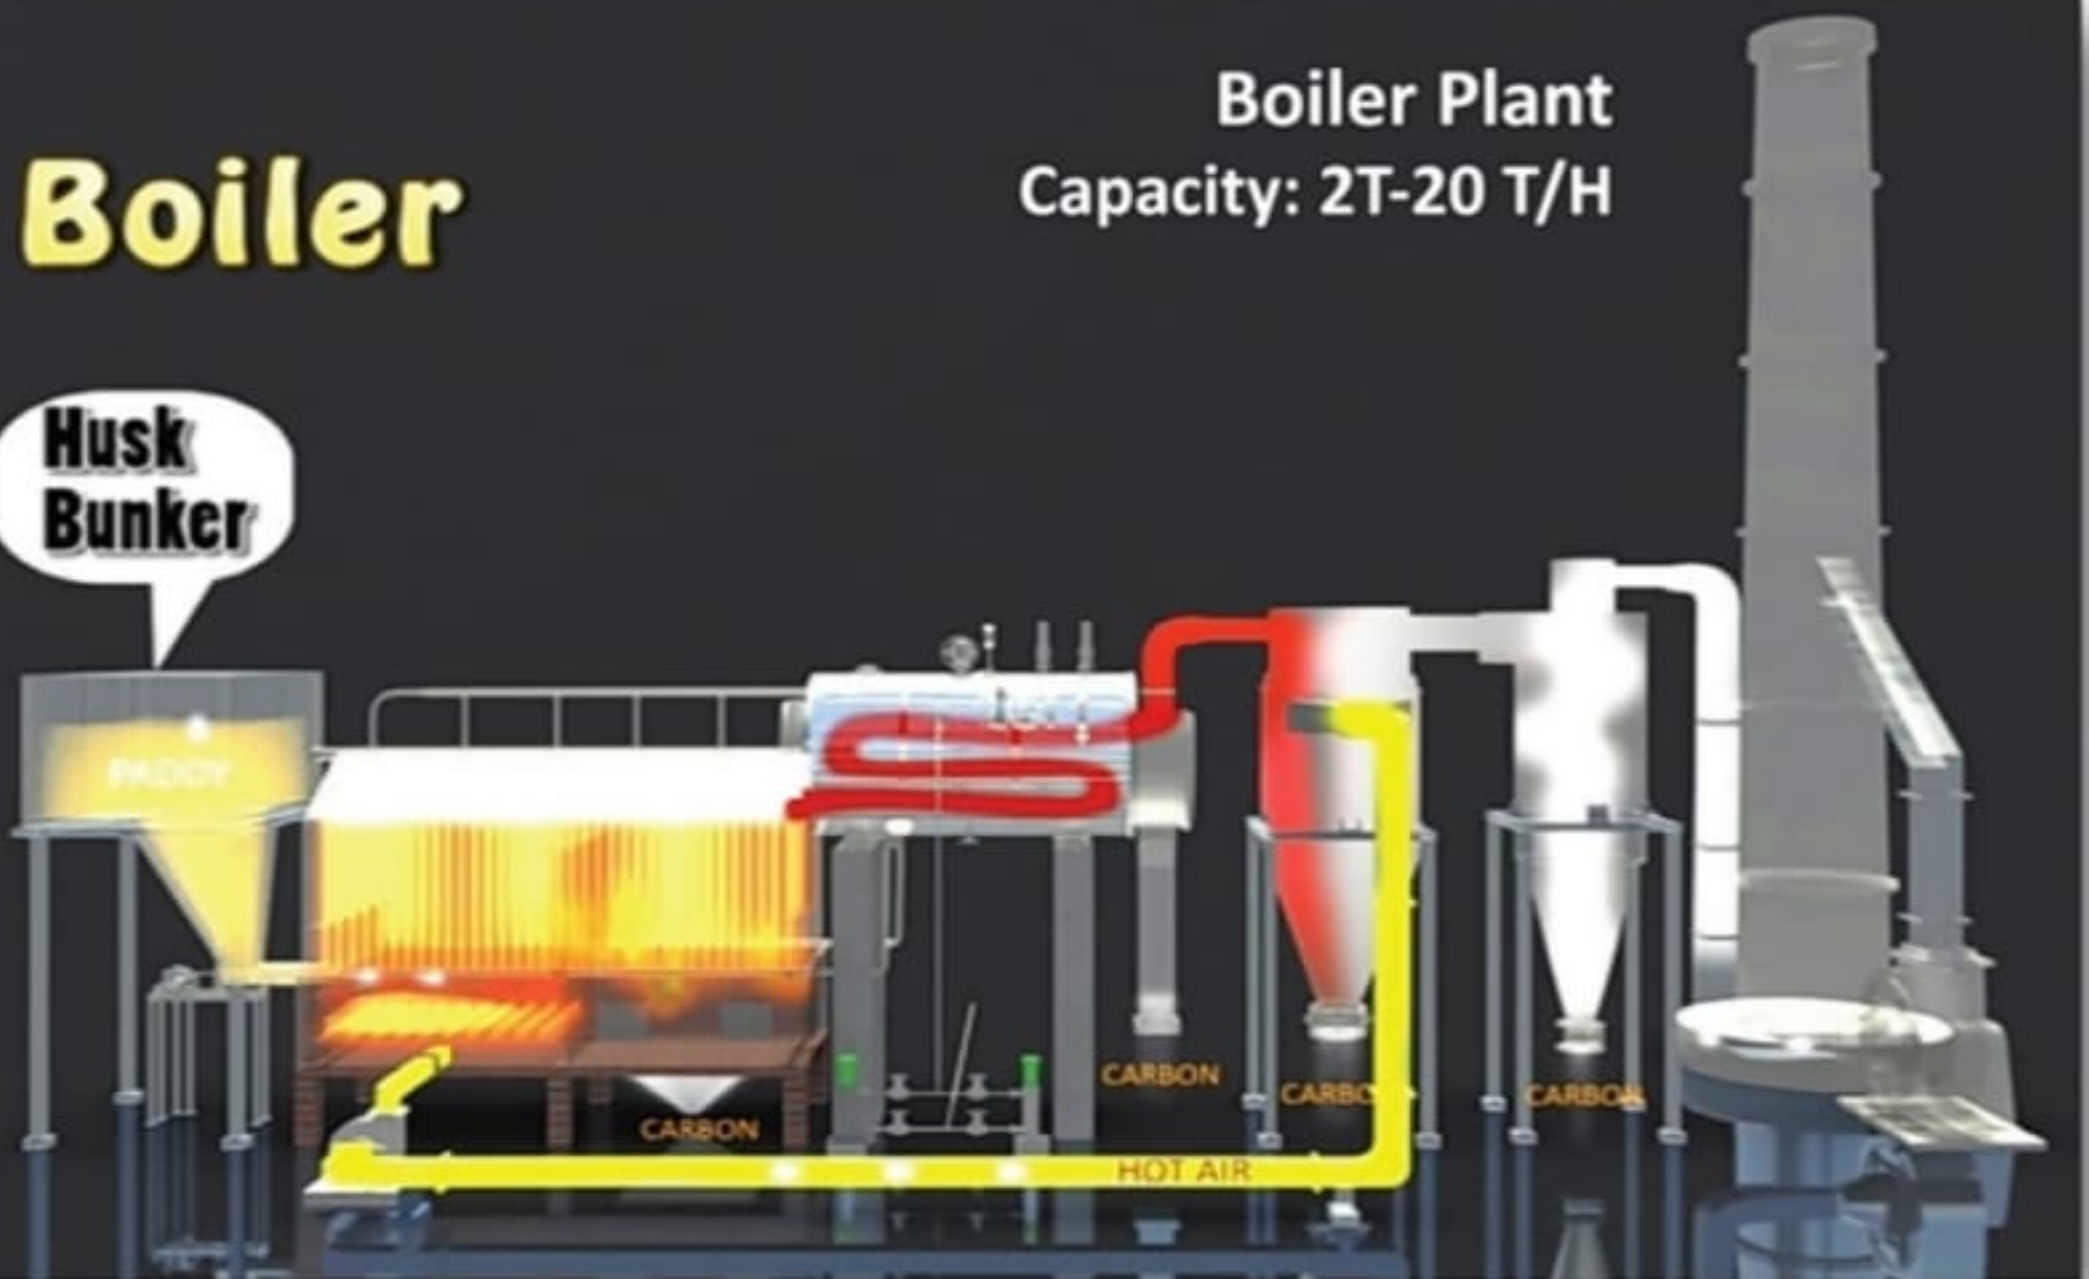

Boiler

Boiler Plant
Capacity: 2T-20 T/H

Husk
Bunker

Auto Flour Plant

60 T/D-3000 T/D

Auto Block Making Machine

2000 Pcs-10000 Pcs/H

Tunnel Kiln
Capacity: 50000 Pcs-500000 Pcs/Day