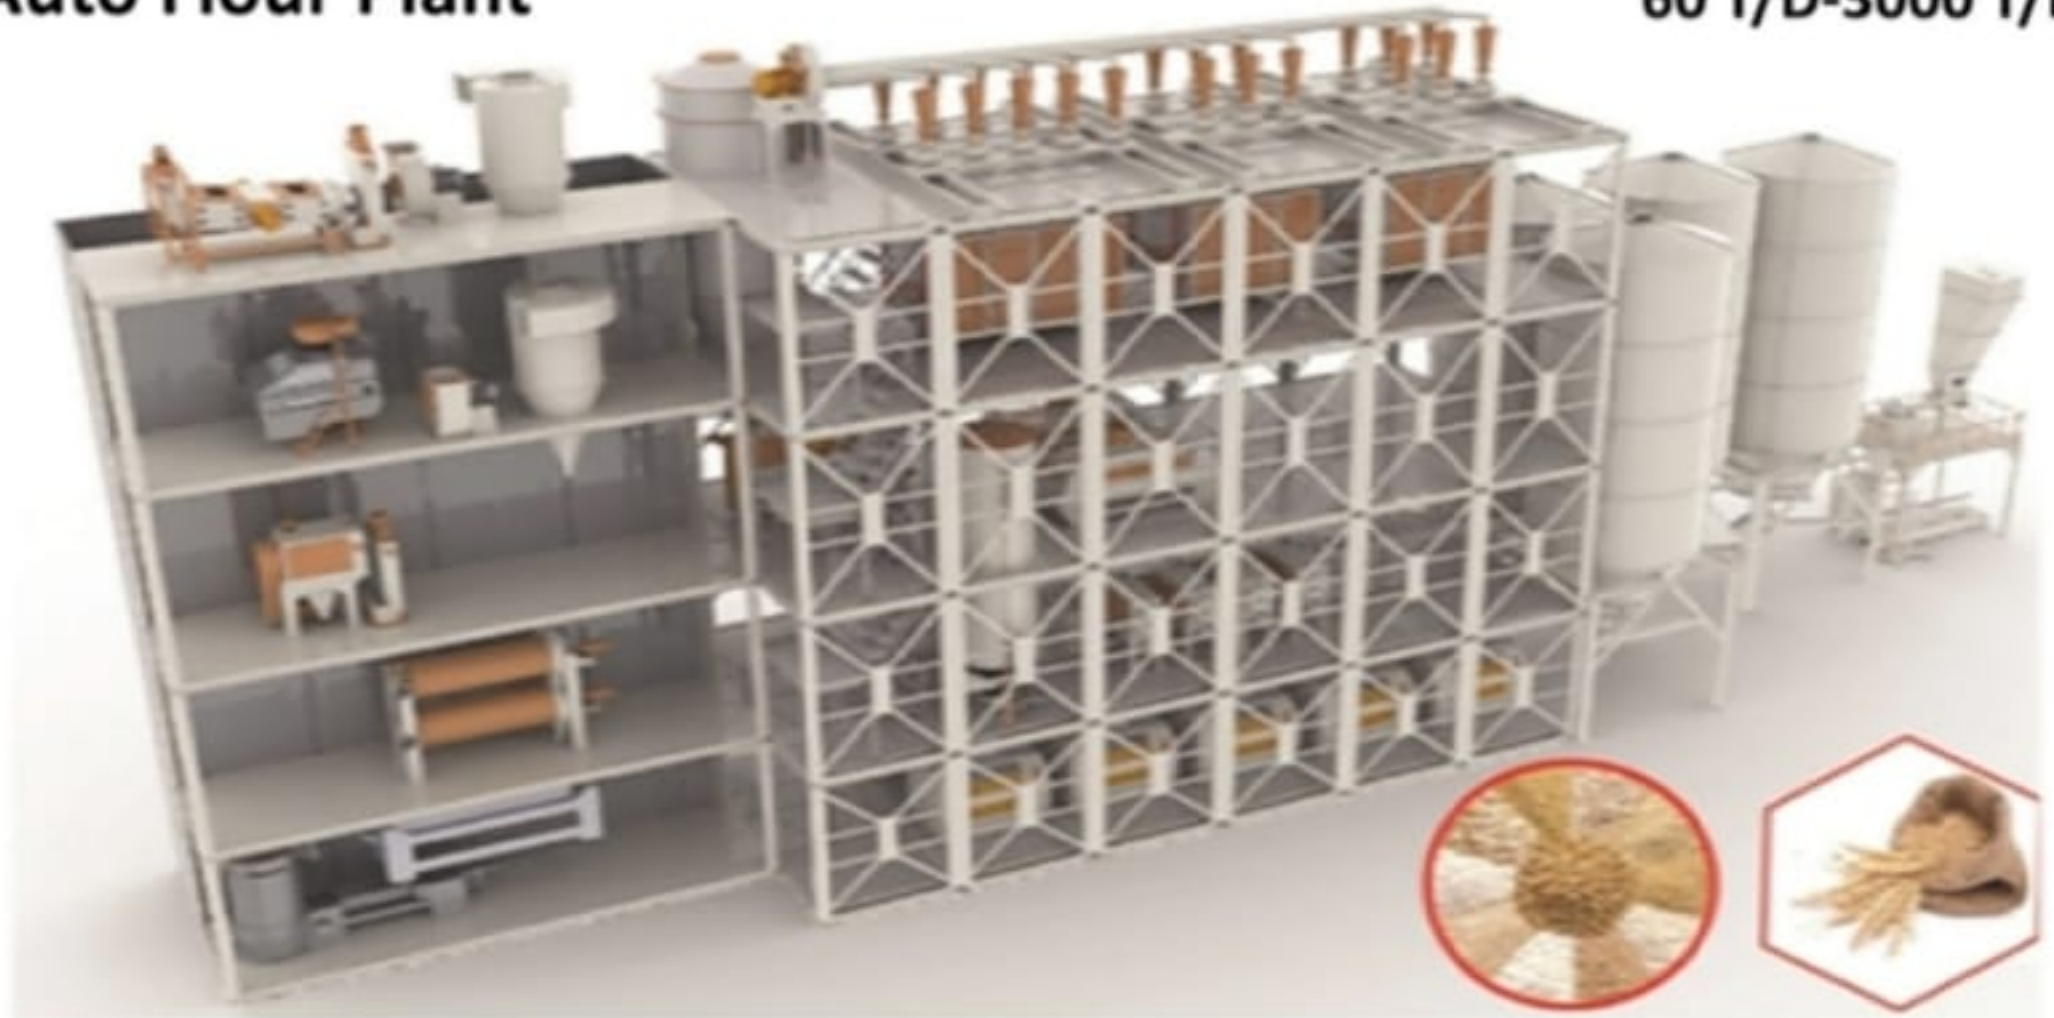

Boiler

Boiler Plant
Capacity: 2T-20 T/H

Husk
Bunker

Auto Flour Plant

60 T/D-3000 T/D

Auto Block Making Machine

2000 Pcs-10000 Pcs/H

Tunnel Kiln
Capacity: 50000 Pcs-500000 Pcs/Day