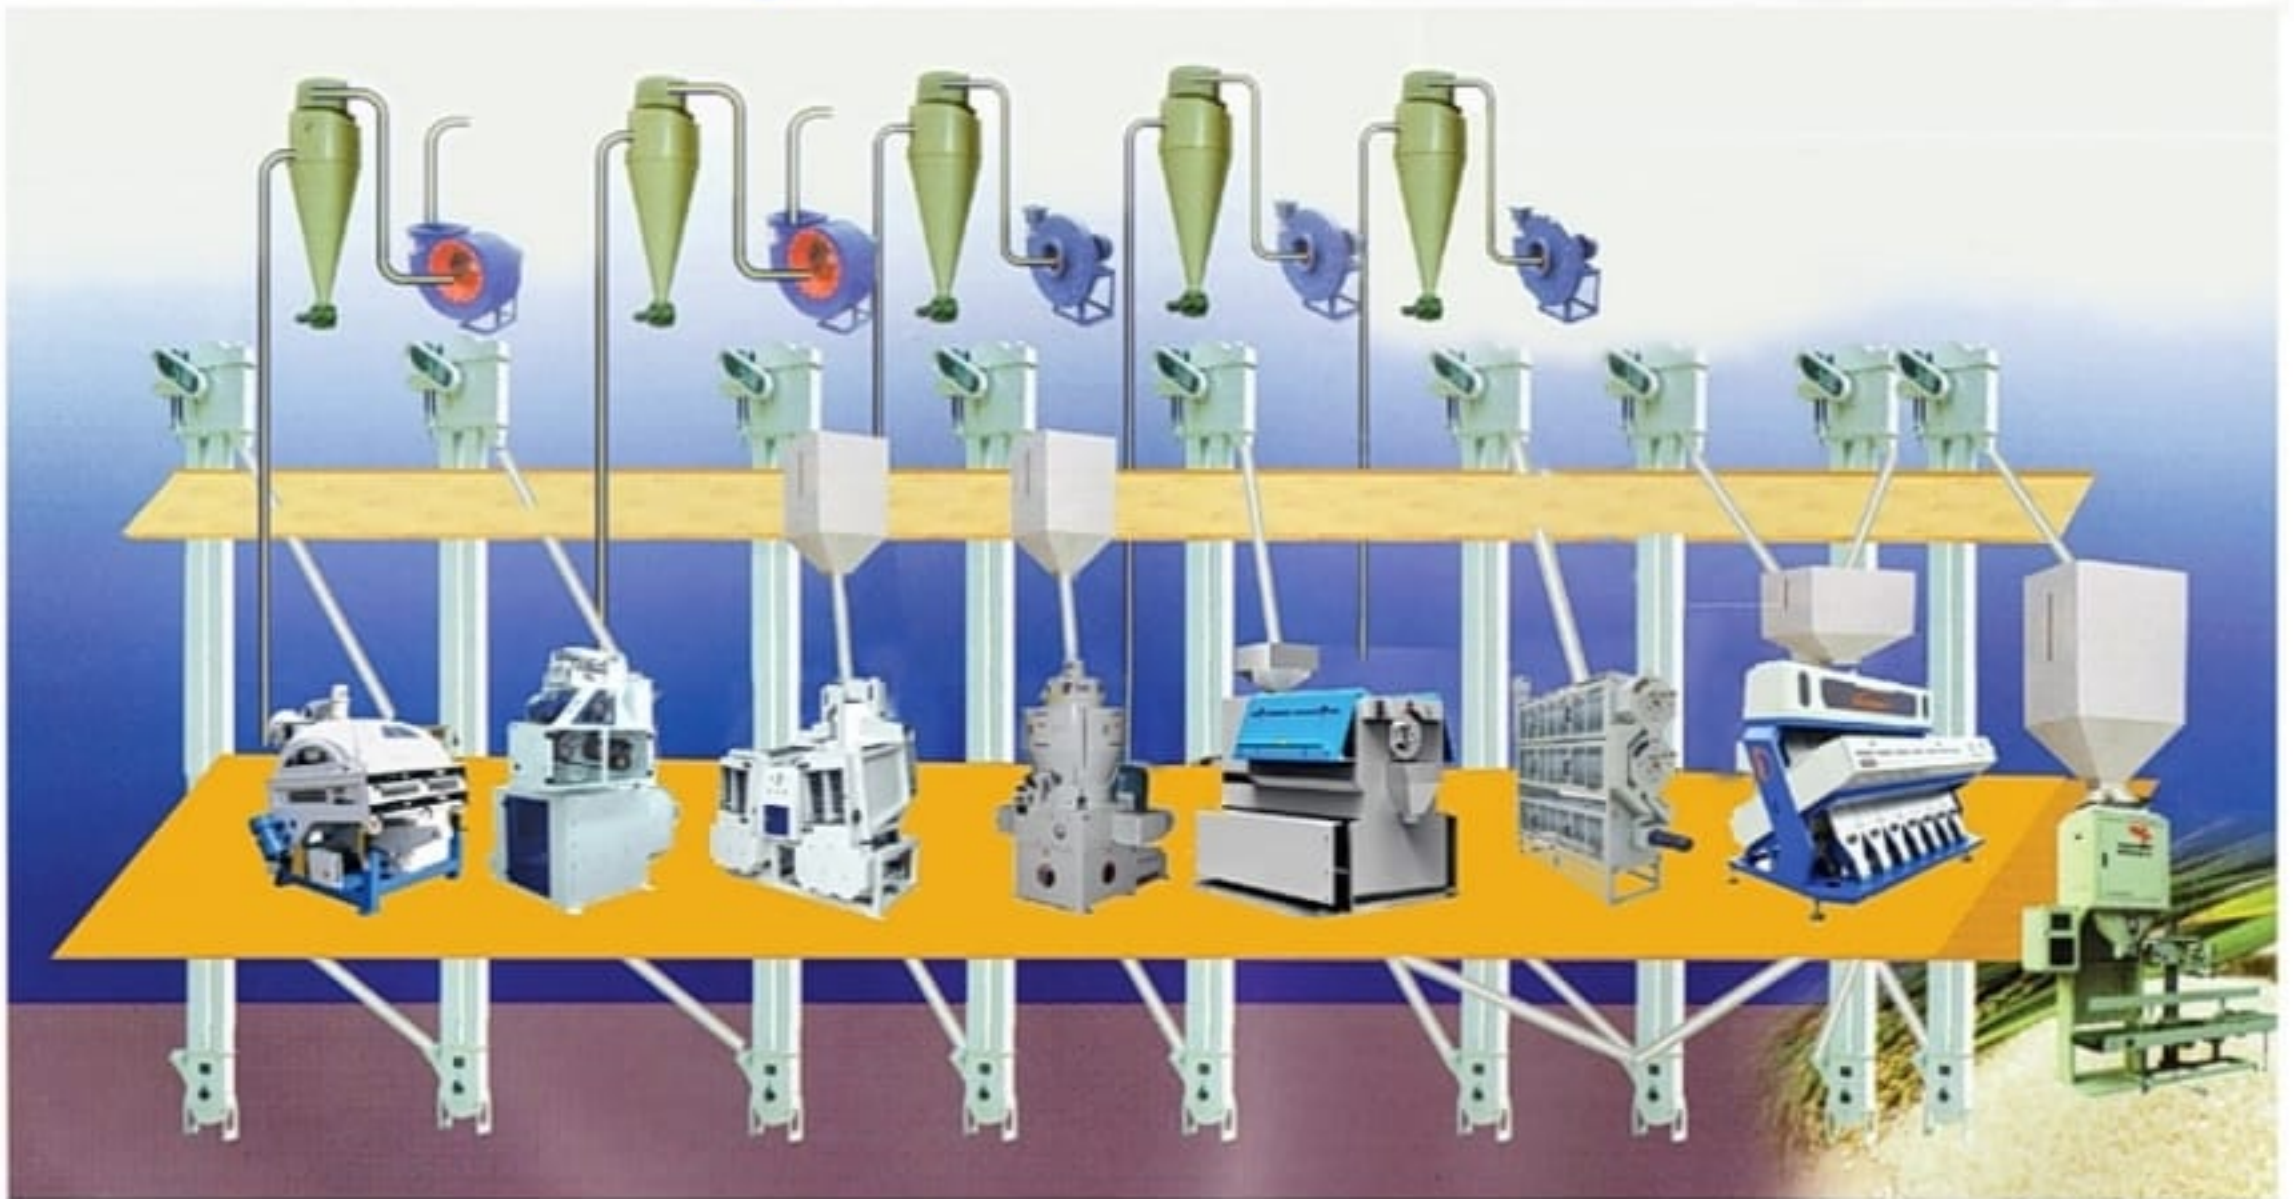

Modern Rice Milling Plant

Complete Paddy & Rice Processing Plant

Capacity: 3T-100 T/H

World Class Rice, Lentil, Flour, Feed, Brick, Block Machinery & Spare Parts Importer & Supplier

Parboiling & Drier Plant
Capacity: 16T-3000 T/D